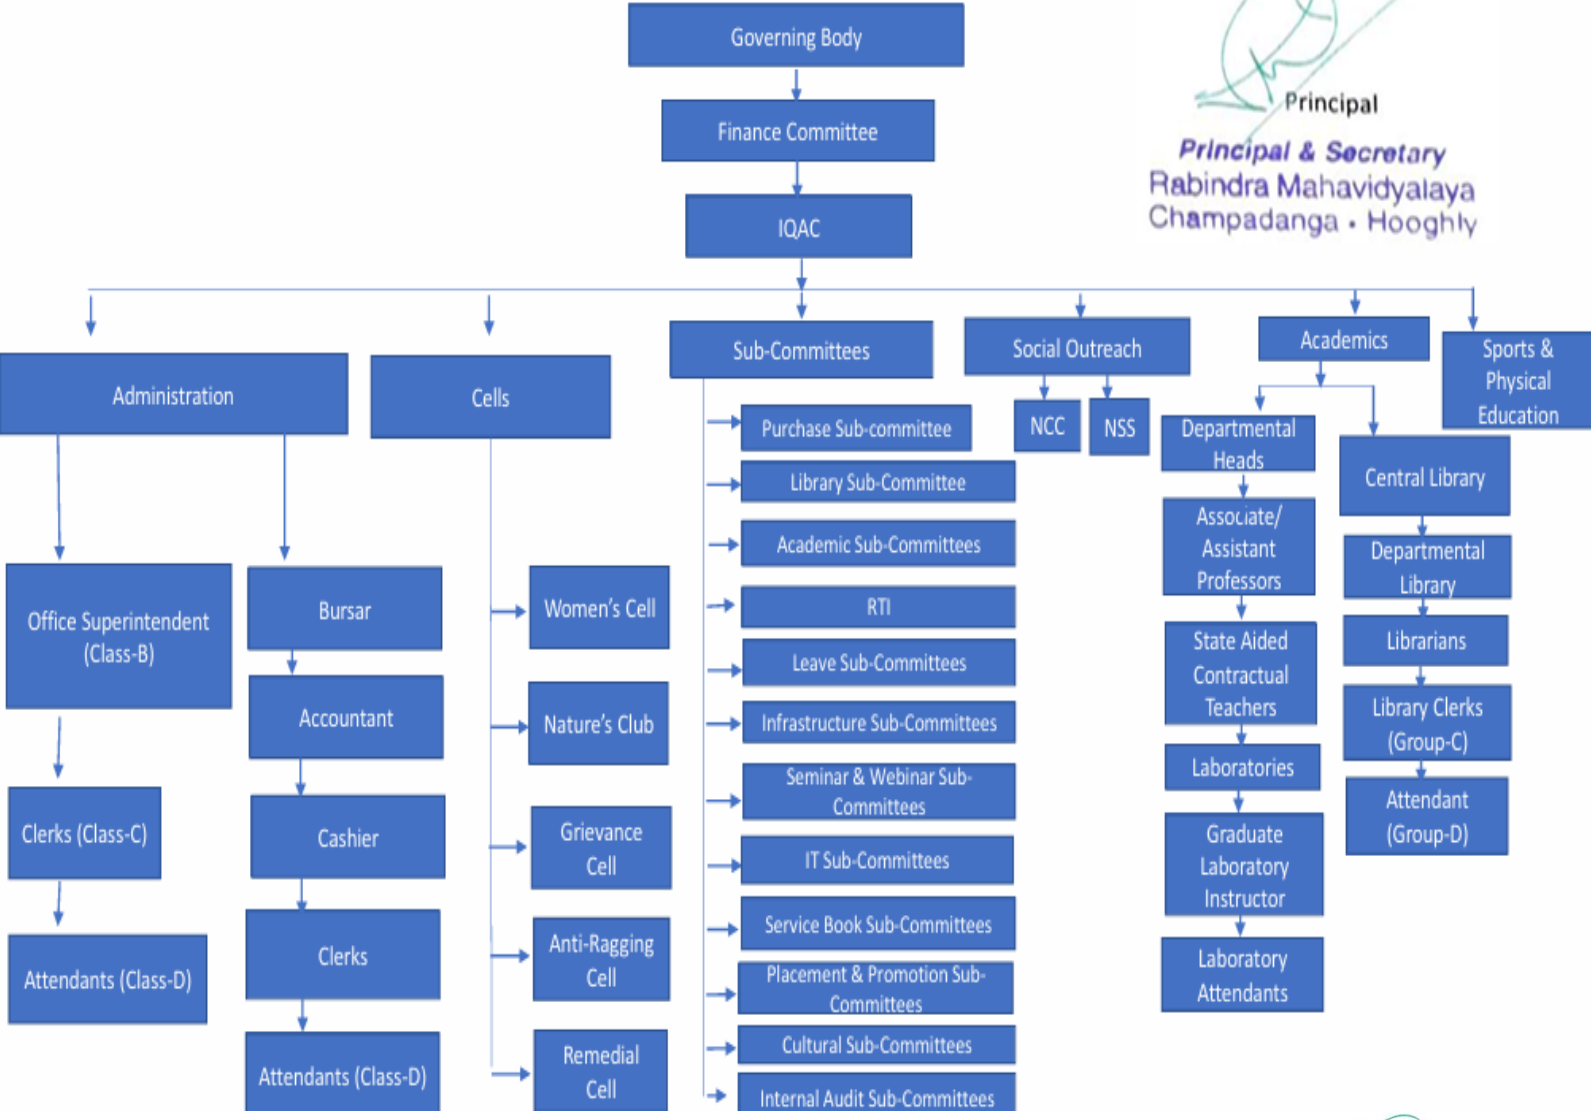

# RABINDRA MAHAVIDYALAYA

Affiliated to the University of Burdwan  
Champadanga :: Hooghly :: West Bengal :: Pin. 712401  
Phone : 03212 - 255104  
Estd. : 1971

Ref. No.....

Date.....

## 6.2.1 Institutional Organogram

### Organogram of Rabindra Mahavidyalaya

Principal  
Principal & Secretary  
Rabindra Mahavidyalaya  
Champadanga • Hooghly

14.08.2024  
Principal  
Rabindra Mahavidyalaya  
Champadanga, Hooghly